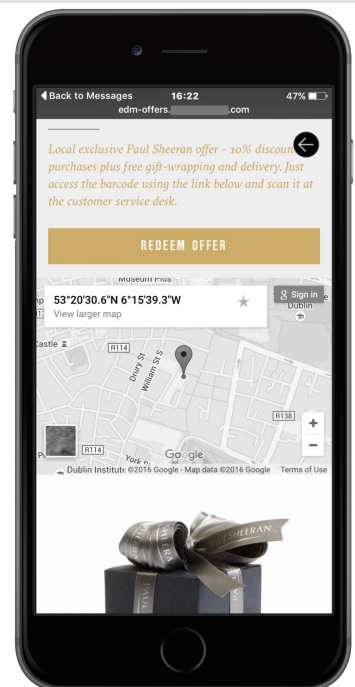

Peter Devlin, CEO at Local Dublin

Achieving

New Well-Designed Platform

Enhanced Corporate Profile

Increased Sales

Highlights

- ✔ **Target-Marketing Feature**
 Passengers are notified of high end offers particular to their destination and their journey dates.
- ✔ **Brand Showcasing** Retailers get an increased profile with customers of their chosen demographic.
- ✔ **More Profit** Airlines have a new revenue stream

Challenge

Local-Dublin wanted to provide retailers with a mechanism to advertise high end offers to passengers arriving on specific flights from specific airlines.

- ✔ **Customer Data Retrieval**
The system had to integrate with Airline booking systems in order to retrieve passenger details.
- ✔ **Multiple Transaction Function**
It had to be able to handle hundreds of concurrent transactions.
- ✔ **Stylish Appeal**
Aesthetically, the passenger experience with the app was extremely important. It had to reflect the premium quality of the offers that are catered to upscale customers.