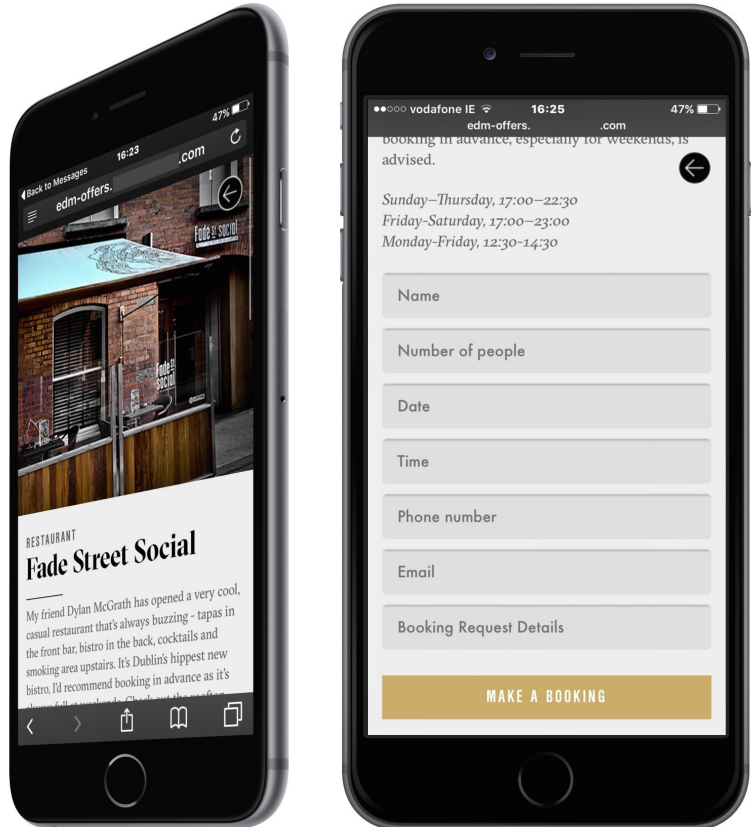

Peter Devlin, CEO at Local Dublin

Achieving

New Well-Designed Platform

Enhanced Corporate Profile

Increased Sales

Highlights

- ✔ **Target-Marketing Feature**
 Passengers are notified of high end offers particular to their destination and their journey dates.
- ✔ **Brand Showcasing** Retailers get an increased profile with customers of their chosen demographic.
- ✔ **More Profit** Airlines have a new revenue stream

Challenge

Local-Dublin wanted to provide retailers with a mechanism to advertise high end offers to passengers arriving on specific flights from specific airlines.

- ✔ **Customer Data Retrieval**
The system had to integrate with Airline booking systems in order to retrieve passenger details.
- ✔ **Multiple Transaction Function**
It had to be able to handle hundreds of concurrent transactions.
- ✔ **Stylish Appeal**
Aesthetically, the passenger experience with the app was extremely important. It had to reflect the premium quality of the offers that are catered to upscale customers.